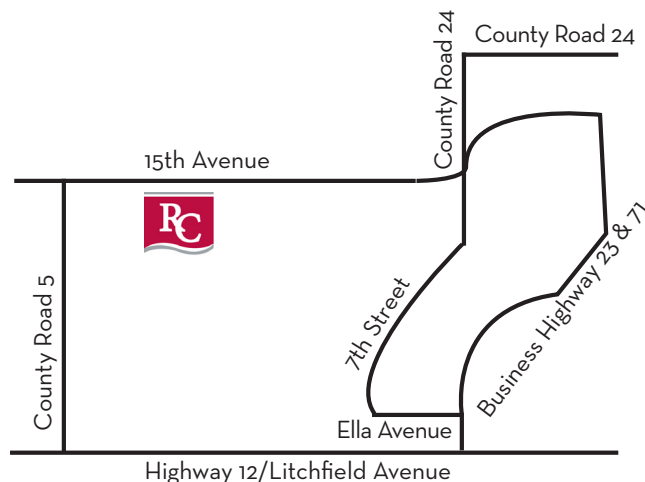

All Home Warrior **baseball** games are held at Bill Taunton Stadium at Baker Field, Willmar (directions below)

DIRECTIONS TO RIDGEWATER COLLEGE GYM/SOFTBALL FIELD

From the North: Follow Hwy. 71 South (Business 71). Watch for Ridgewater College sign and turn right (west) on County Road 24 – go (approx. 1 1/2 miles) to the T-intersection (County Rd 41), turn left (south) - go (approx. 1 mile), turn right (west) on 15th Ave NW and go (approx. 1 mile). Use the first parking lot (Lot C East) on your left for the closest gymnasium entrance.

From the East: Follow Hwy. 12 West through Willmar. Go west on Hwy. 12 (approx. 2 miles), turn right (north) on County Road 5 and go (approx. 2 miles), turn right (east) on 15th Ave. NW and go (approx. 1/2 mile). Use the eastside parking lot (Lot C East) on your right for the closest entrance to the gymnasium.

From the West: On Hwy. 12 East (approx. 2 miles) before you reach Willmar, turn left (north) on County Road 5 and go (approx. 2 miles), turn right (east) on 15th Ave. NW and go (approx. 1/2 mile). Use the eastside parking lot (Lot C East) on your right for the closest entrance to the gymnasium.

From Hwy 71: Go to Willmar Avenue (corner of Walt's gas station and Dairy Queen), go west on Willmar Ave (approx. 2 miles), turn left on 22nd St. SW to Bill Taunton Stadium at Baker Field.