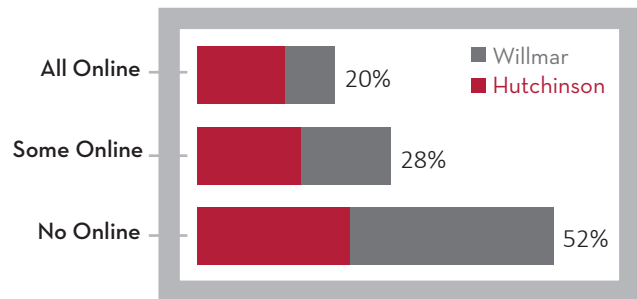

STATUS WITHIN ONE YEAR OF GRADUATION:

54% Related Employment   **36%** Continuing Education   **10%** Other

DEGREES	A.A.	A.S.	A.A.S.	A.T.C.	Certificate	Diploma	Total	
	FY 2016	227	90	234	0	128	304	983
	FY 2017	212	93	225	0	112	247	889
	FY 2018	224	86	242	20	118	289	979